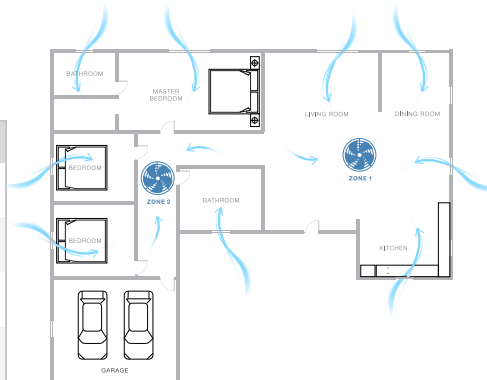

Fresh solutions for your home

With four models that can be used alone or combined for any size house or number of zones you want to cool within it, Solatube has the Whole House Fans to get the job done.

	Model	1500	3000	4500	6000
Home Size	Up to 95m²				
	95m² - 190m²				
	190m² - 280m²				
	Over 280m²