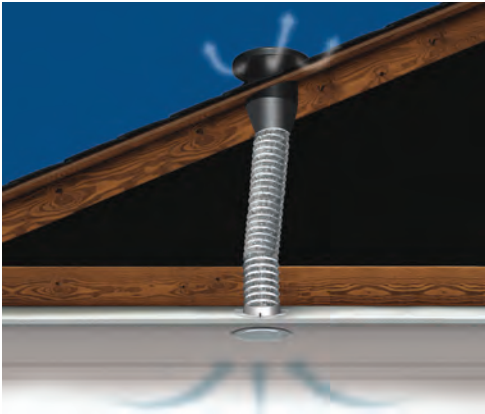

Room Ventilation

The best way to ventilate bathrooms is to vent it through the roof cavity

- ✓ Venting out of the roof protects insulation from moisture saturation
- ✓ Fights mould and fungal decay
- ✓ Removes steam and vapour from wet areas
- ✓ Recommended for rooms where security prevents the use of windows
- ✓ Roof mounted for quiet operation
- ✓ Unique, non metal construction
- ✓ Removes Odours