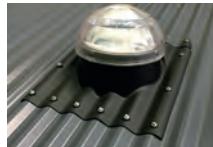

Control your light

Light Add-on Kit

Works with any ordinary bulb for night-time use.

Ventilation Add-on Kit

Combines with the Solatube® 160 DS to drive out humidity in a single elegant design.

Flashings for All Roof Types

Fabricated as a single, seamless piece to ensure leak-proof performance, flashing kits are available for all roof types and pitches.

250 Corrugated

400 Corrugated

250 Concrete Tile

400 Tile for Concrete and Terracotta