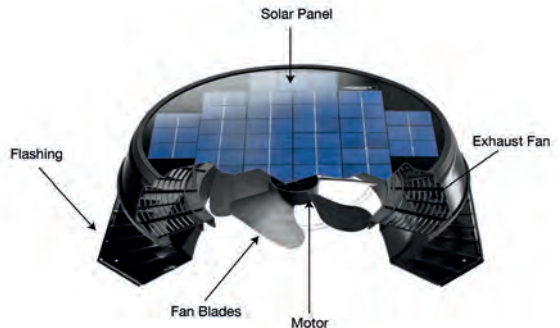

Two Models

Roof Flashing to suit all roof types

V-Aero 250

- ✓ Designed for smaller spaces
- ✓ Split Roof Spaces
- ✓ Bush Fire option available
- ✓ 2/5 Year Warranty

RM 1600

- ✓ Australia's best Roof Ventilator
- ✓ 5/10 Year Warranty